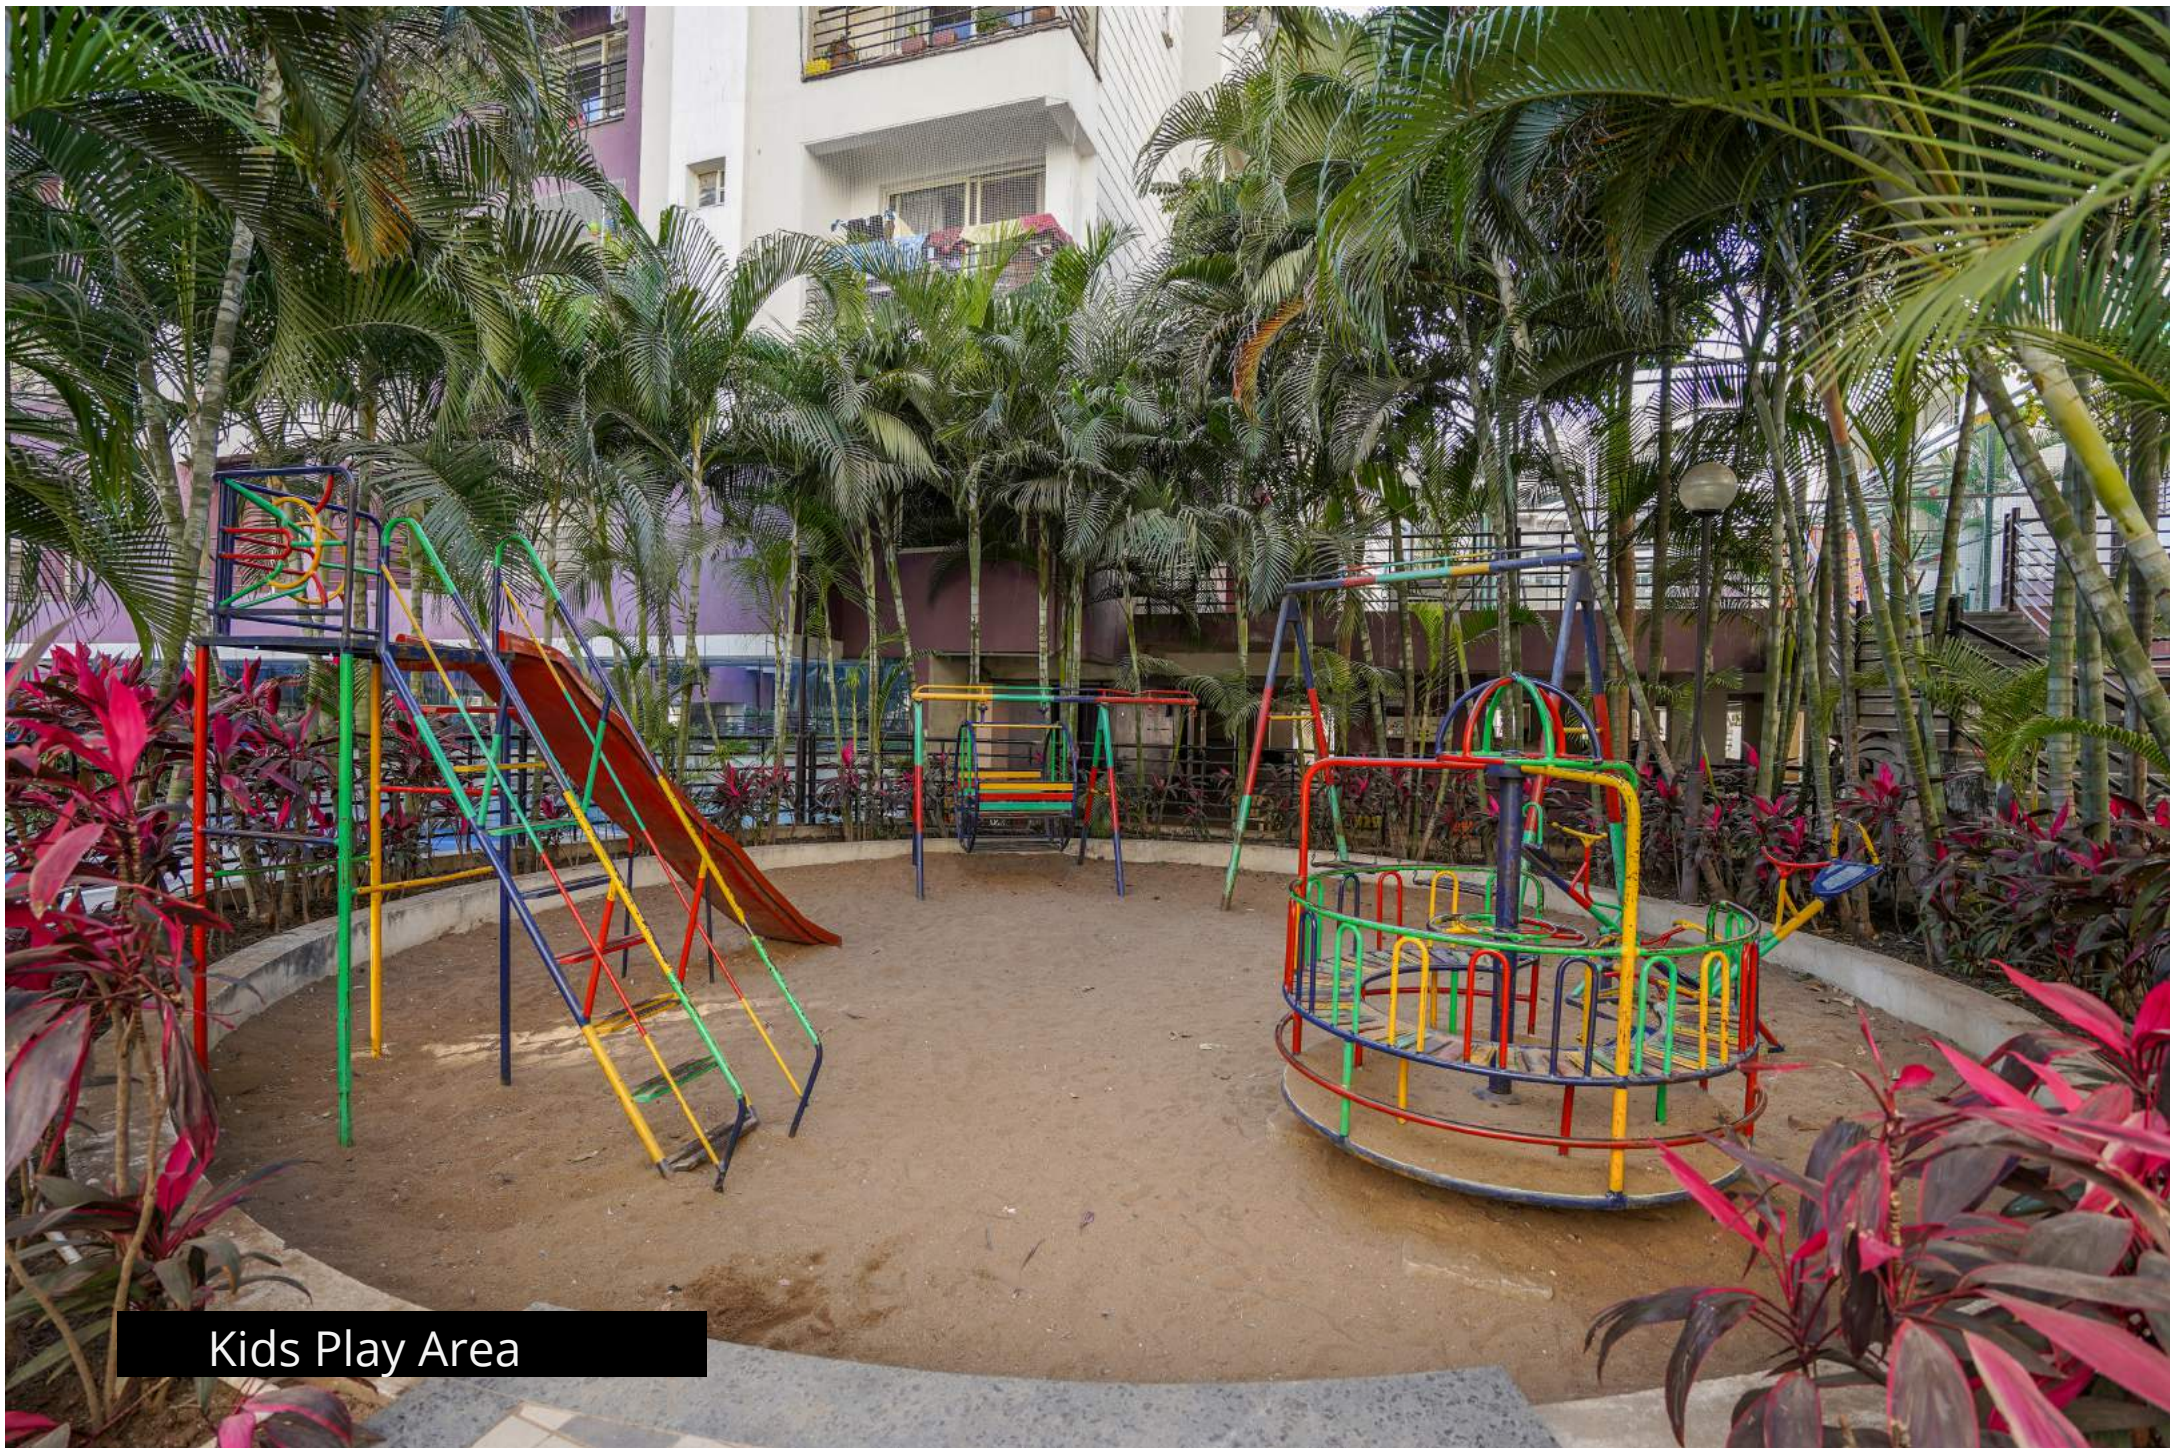

**Bicholi Mardana behind Vaishno Devi Temple Near  
Agrawal Public School. Scheme no. 140**

 **9755577372**

Central Plaza

Central Plaza with Gazebos

Central Plaza

Sports Plaza

Sports Plaza

Tot-Lots Plaza

Kids Play Area

Garden Nooks

Central Plaza: GYM

Temple Plaza

Stimulating Landscaping

Central Plaza: Jogging track

Central Plaza: Multipurpose Hall

Two Level Security