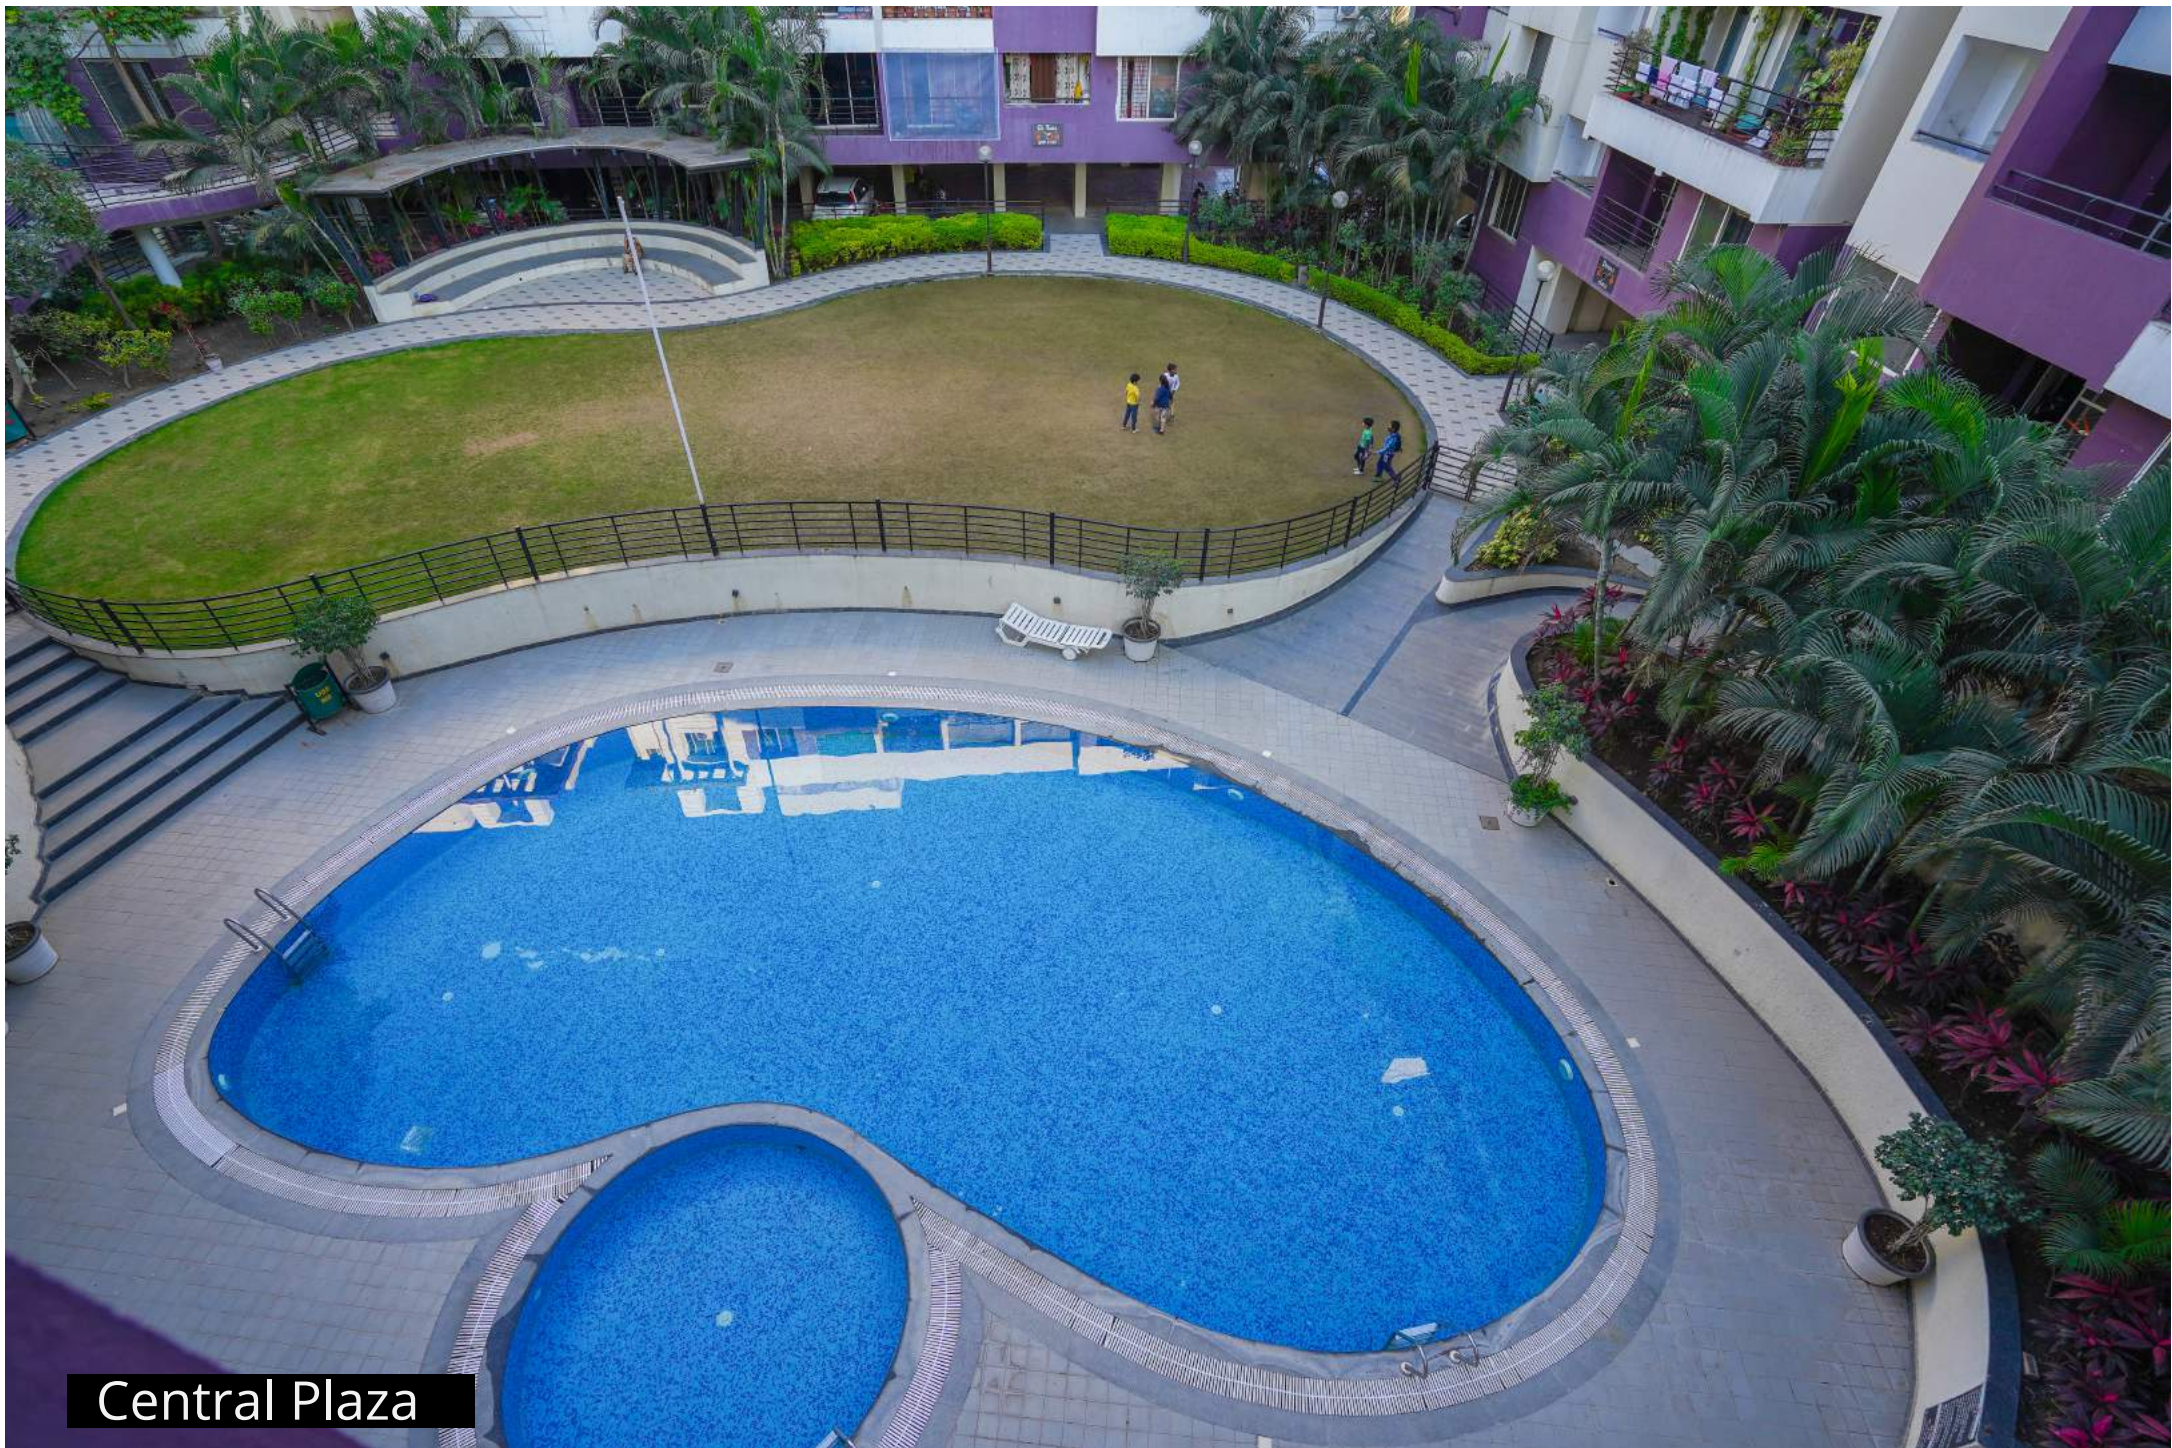

**Bicholi Mardana behind Vaishno Devi Temple Near  
Agrawal Public School. Scheme no. 140**

 **9755577372**

Central Plaza

Central Plaza with Gazebos

Central Plaza

Sports Plaza

Sports Plaza

Tot-Lots Plaza

Kids Play Area

Garden Nooks

Central Plaza: GYM

Temple Plaza

Stimulating Landscaping

Central Plaza: Jogging track

Central Plaza: Multipurpose Hall

Two Level Security