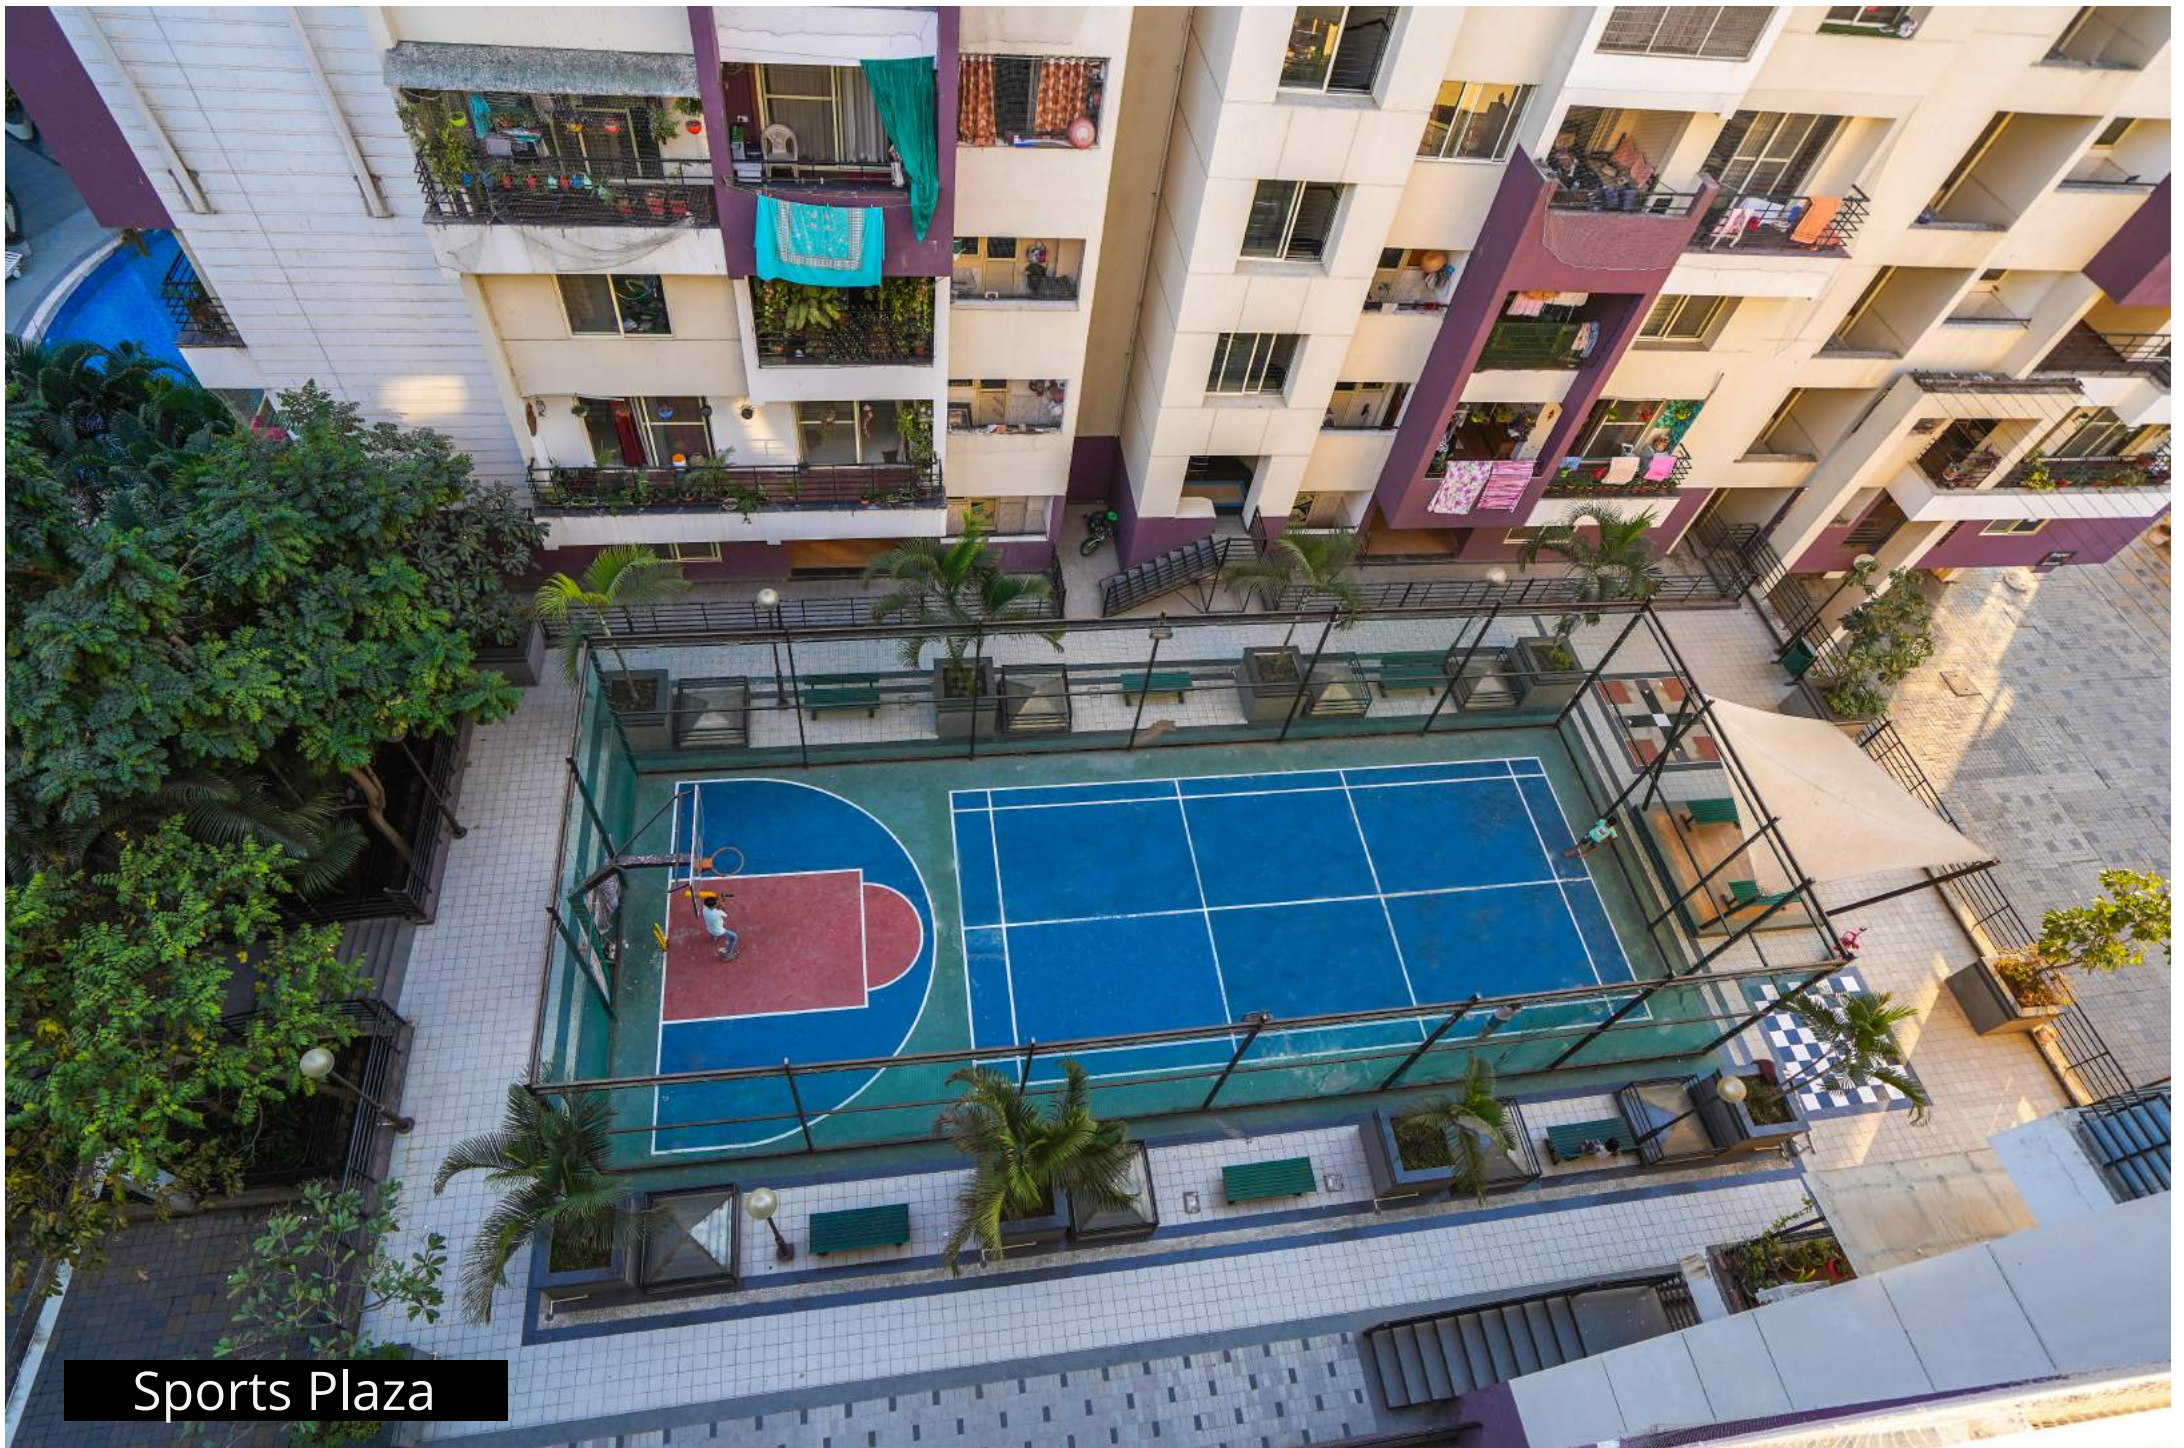

**Bicholi Mardana behind Vaishno Devi Temple Near  
Agrawal Public School. Scheme no. 140**

 **9755577372**

Central Plaza

Central Plaza with Gazebos

Central Plaza

Sports Plaza

Sports Plaza

Tot-Lots Plaza

Kids Play Area

Garden Nooks

Central Plaza: GYM

Temple Plaza

Stimulating Landscaping

Central Plaza: Jogging track

Central Plaza: Multipurpose Hall

Two Level Security